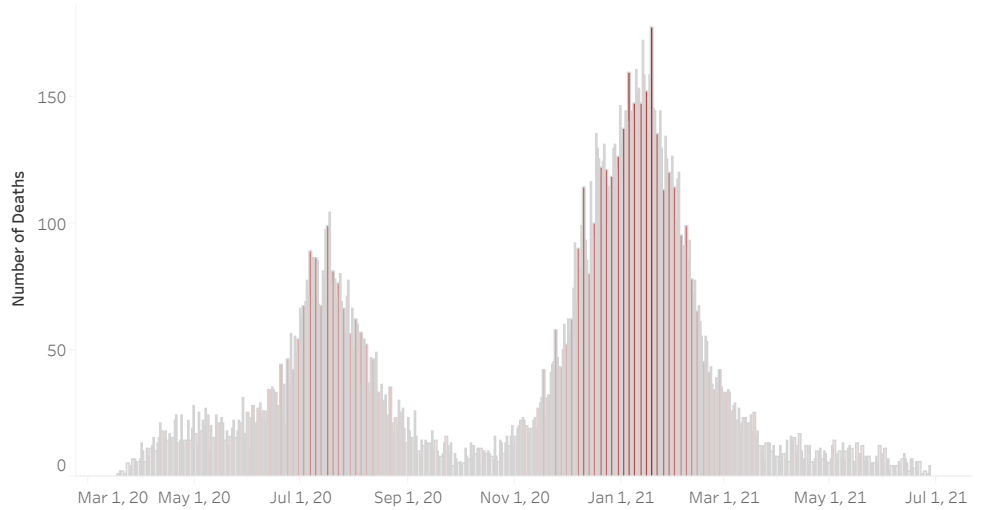

COVID-19 Deaths (total)

17,939

New COVID-19 Deaths Reported Today

3

Hover over the icon to get more information on the data in this dashboard.

COVID-19 Deaths by County

Data will not be shown for counties with fewer than three deaths.

© Mapbox © OSM

COVID-19 Deaths by Date of Death

Recent deaths may not be reported yet. Cases missing the date of death are excluded from the graph above, but are included in all other numbers.

COVID-19 Deaths by Gender