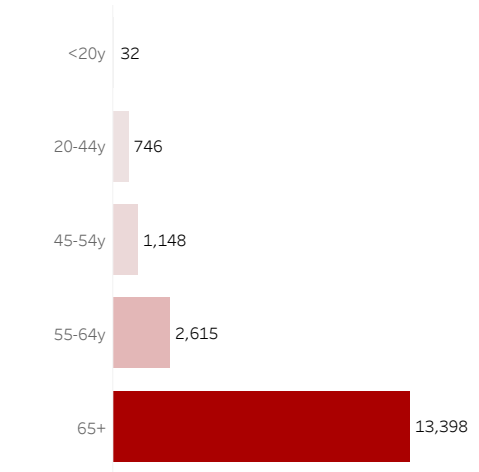

COVID-19 Deaths (total)

17,939

New COVID-19 Deaths Reported Today

3

Hover over the icon to get more information on the data in this dashboard.

COVID-19 Deaths by County

Data will not be shown for counties with fewer than three deaths.

© Mapbox © OSM

COVID-19 Deaths by Date of Death

Recent deaths may not be reported yet. Cases missing the date of death are excluded from the graph above, but are included in all other numbers.

COVID-19 Deaths by Gender

COVID-19 Deaths by Age Group

COVID-19 Deaths by Race/Ethnicity

Date Updated: 7/1/2021